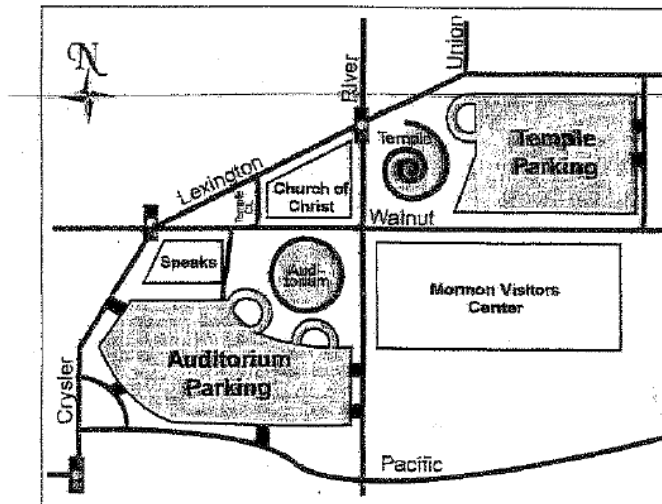

Community of Christ

PARKING

Please park only in the grayed-out lots.
No other lots are Community of Christ property.

From the North (Liberty)

Take I-435 South to the 23rd Street exit, exit #61, and turn left onto 23rd Street. Continue on 23rd Street for approximately three miles. Turn left onto Chrysler Ave. Follow Chrysler 1 mile to the Community of Christ Auditorium and Temple complex.

From the South (Grandview)

Take I-435 North to the 23rd Street exit, exit #61, and turn right onto 23rd Street. Continue on 23rd Street for approximately three miles. Turn left onto Chrysler Ave. Follow Chrysler 1 mile to the Community of Christ Auditorium and Temple complex.

From the East (Blue Springs)

Take I-70 West to MO-291 North, go 4 miles on MO-291 North to 23rd Street. Turn left onto 23rd Street and go 4 miles to Chrysler Ave. Then turn right onto Chrysler Ave. Follow Chrysler 1 mile to the Community of Christ Auditorium and Temple complex.

From the West (Kansas City)

Take I-70 West to MO-291 North, go 4 miles on MO-291 North to 23rd Street. Turn left onto 23rd Street and go 4 miles to Chrysler Ave. Then turn right onto Chrysler Ave. Follow Chrysler 1 mile to the Community of Christ Auditorium and Temple complex.