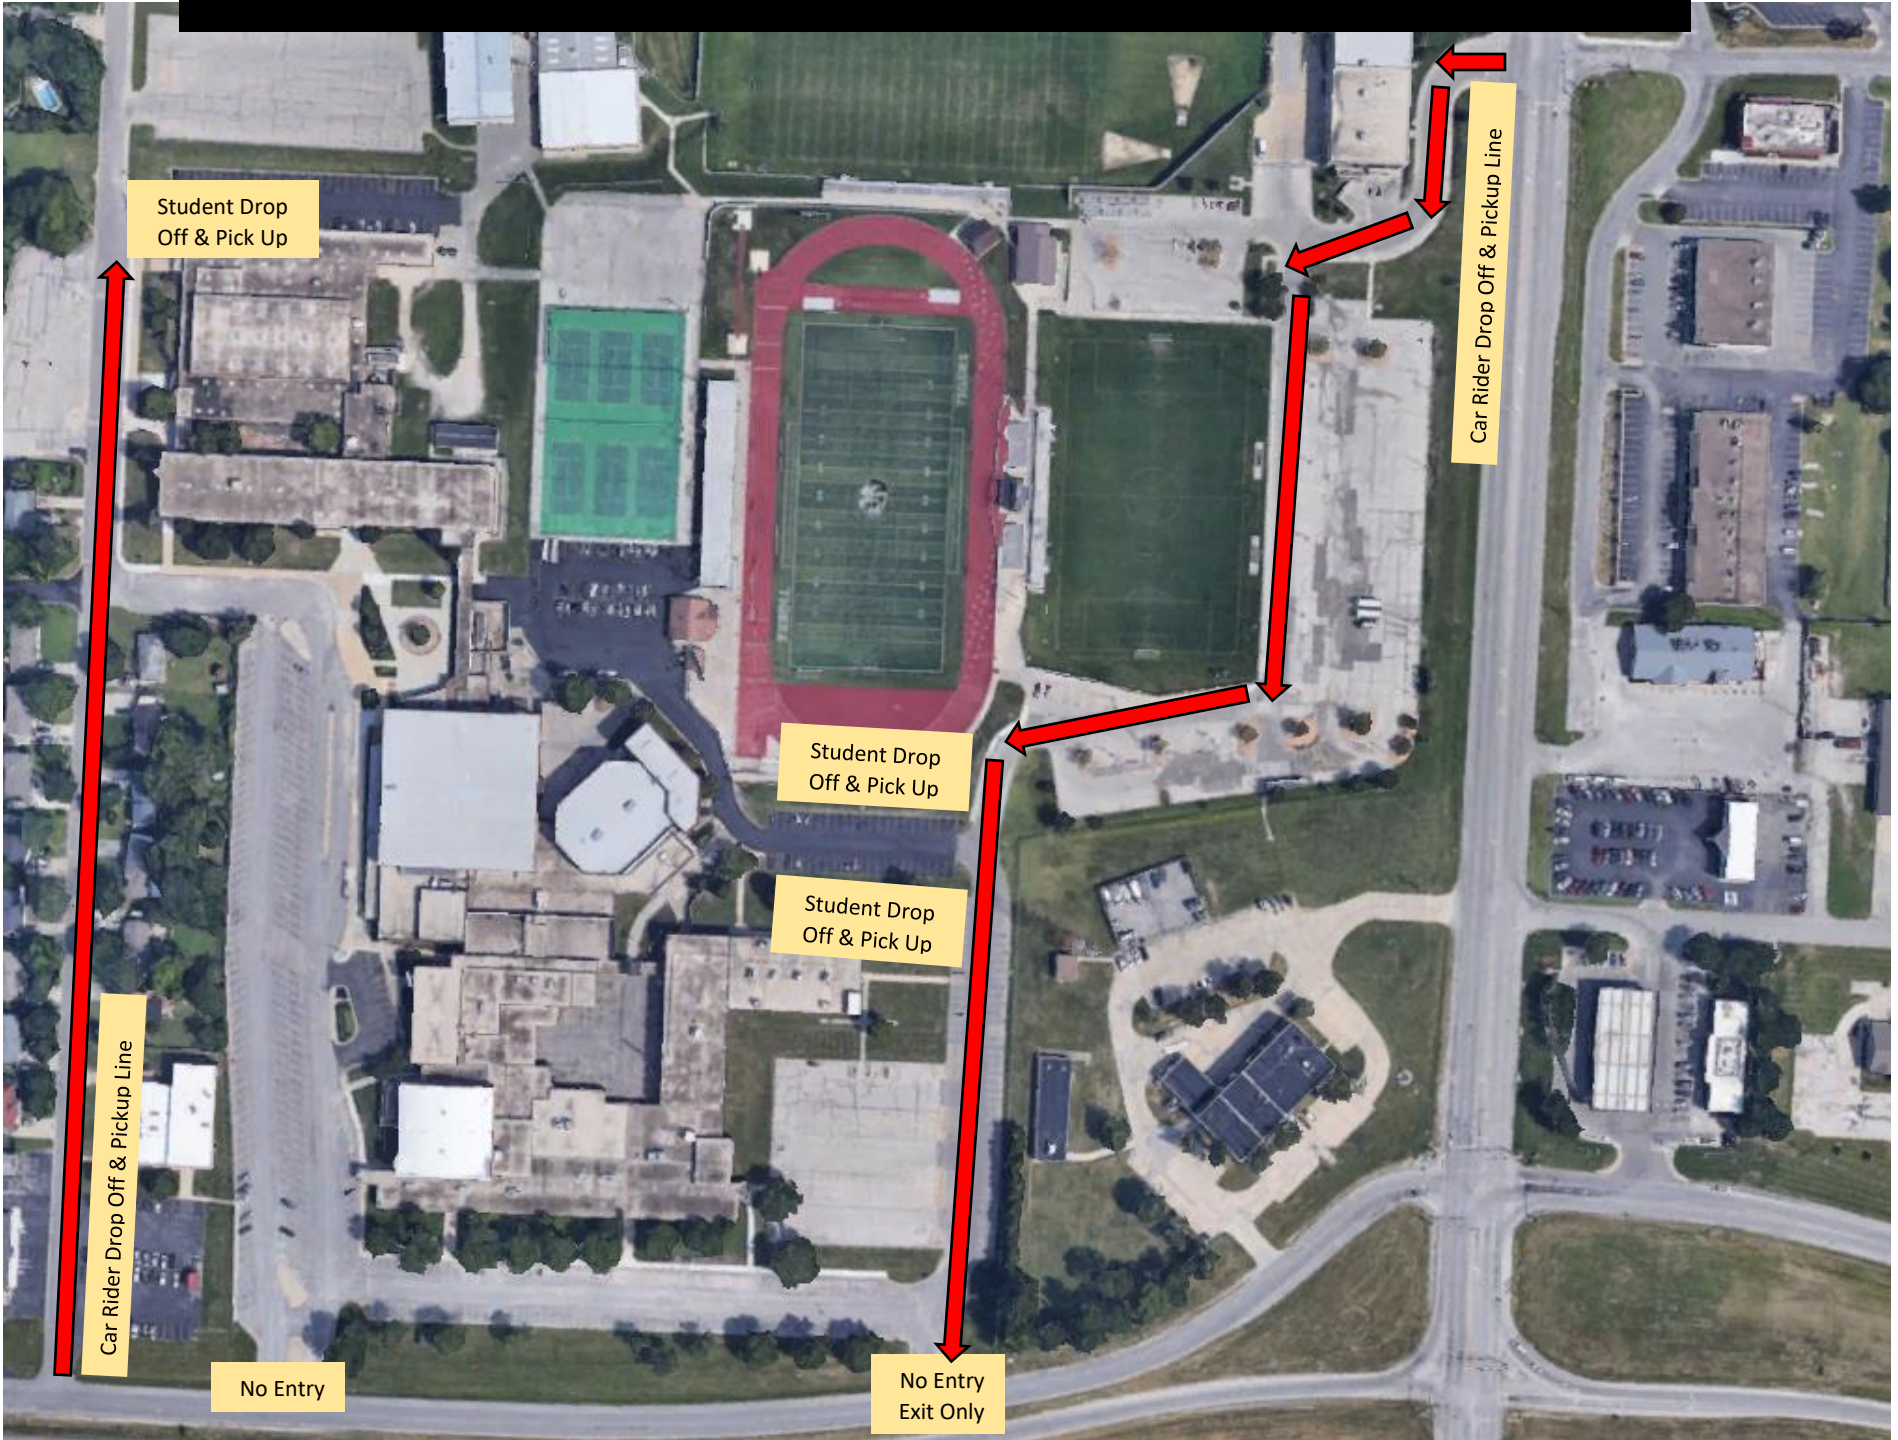

Lee's Summit High School – 400 SE Blue Parkway August 2021 - Student Drop Off and Pick Up Lanes

Student Drop Off & Pick Up

Car Rider Drop Off & Pickup Line

Student Drop Off & Pick Up

Student Drop Off & Pick Up

Car Rider Drop Off & Pickup Line

No Entry

No Entry Exit Only