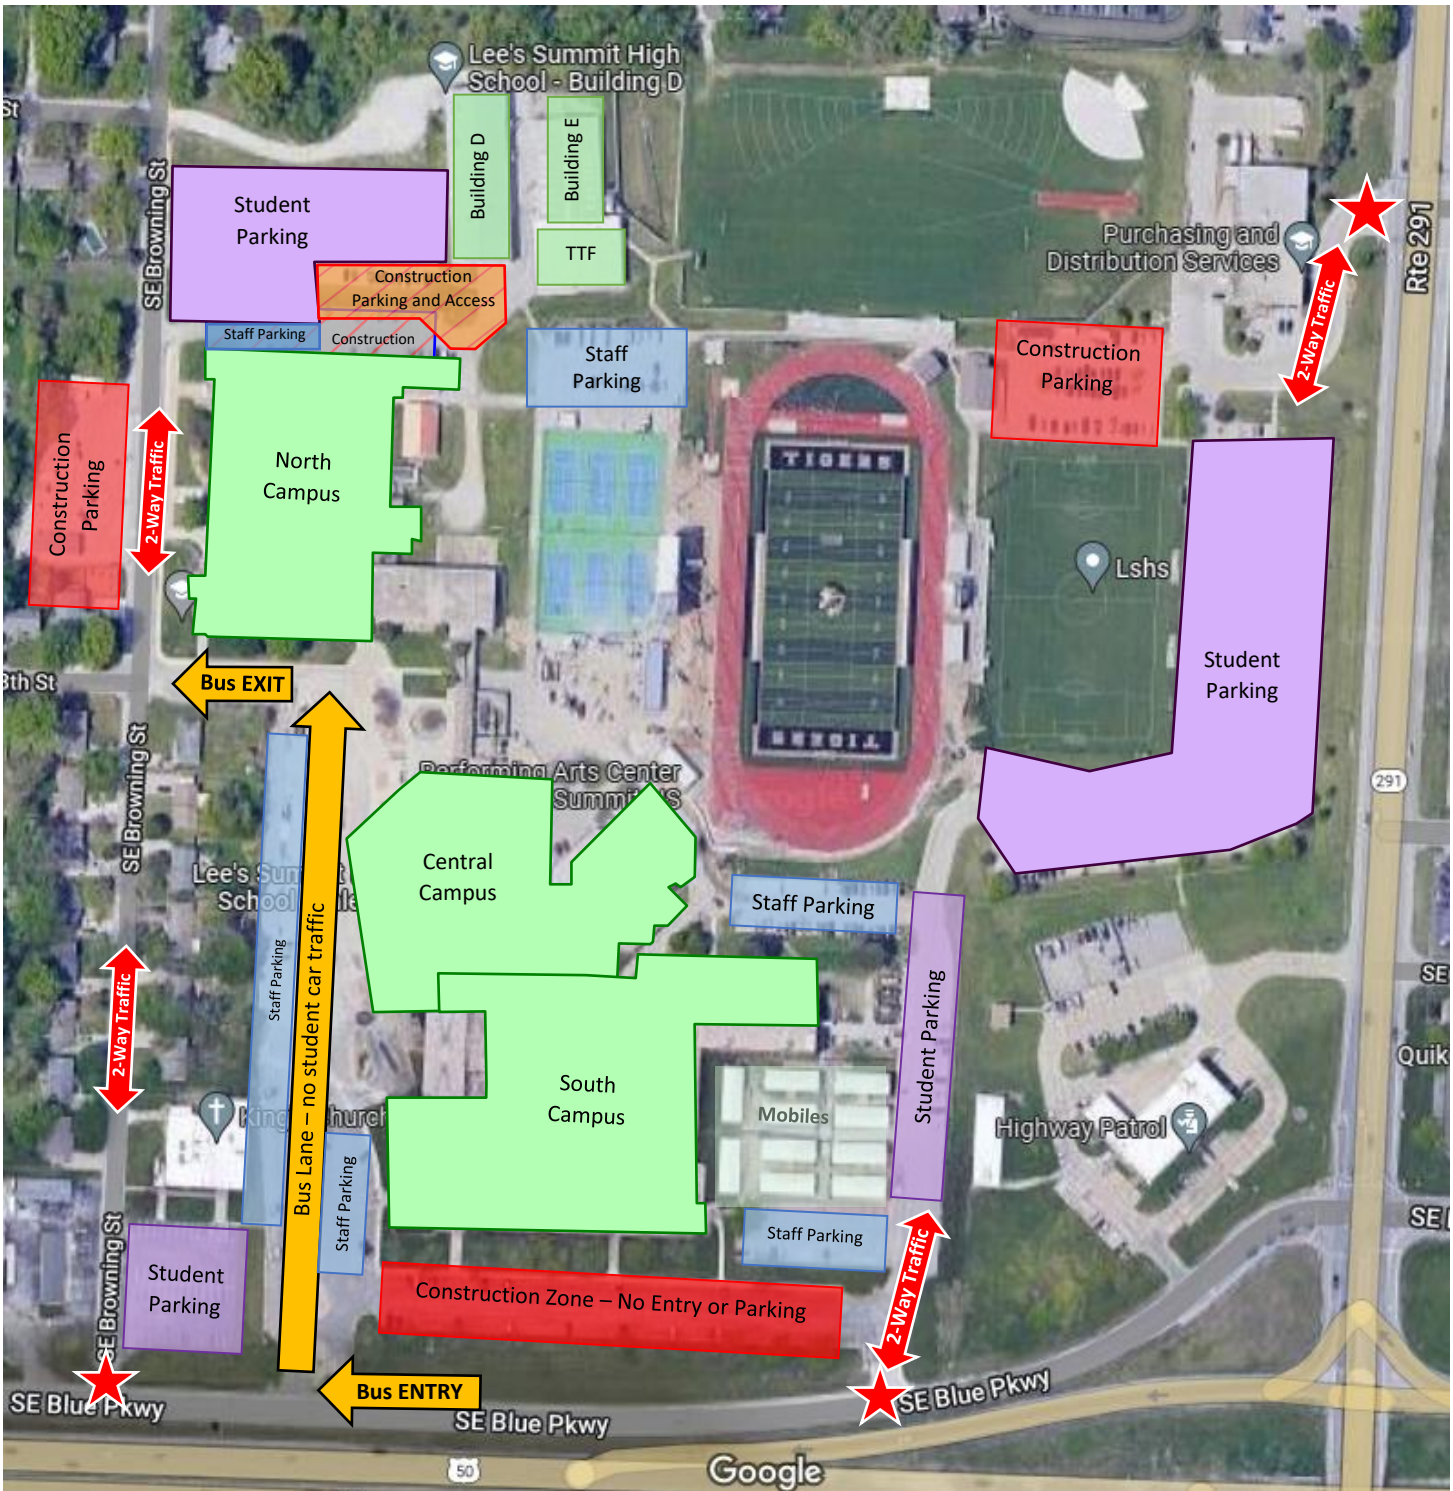

Lee's Summit High School 2022-23 Semester 2 Parking Map

- Construction only – no student or staff parking
 - Bus lane only
 - Student parking
 - Staff Parking
- NO STUDENT/PARENT CAR ENTRY BY THE MARQUEE**