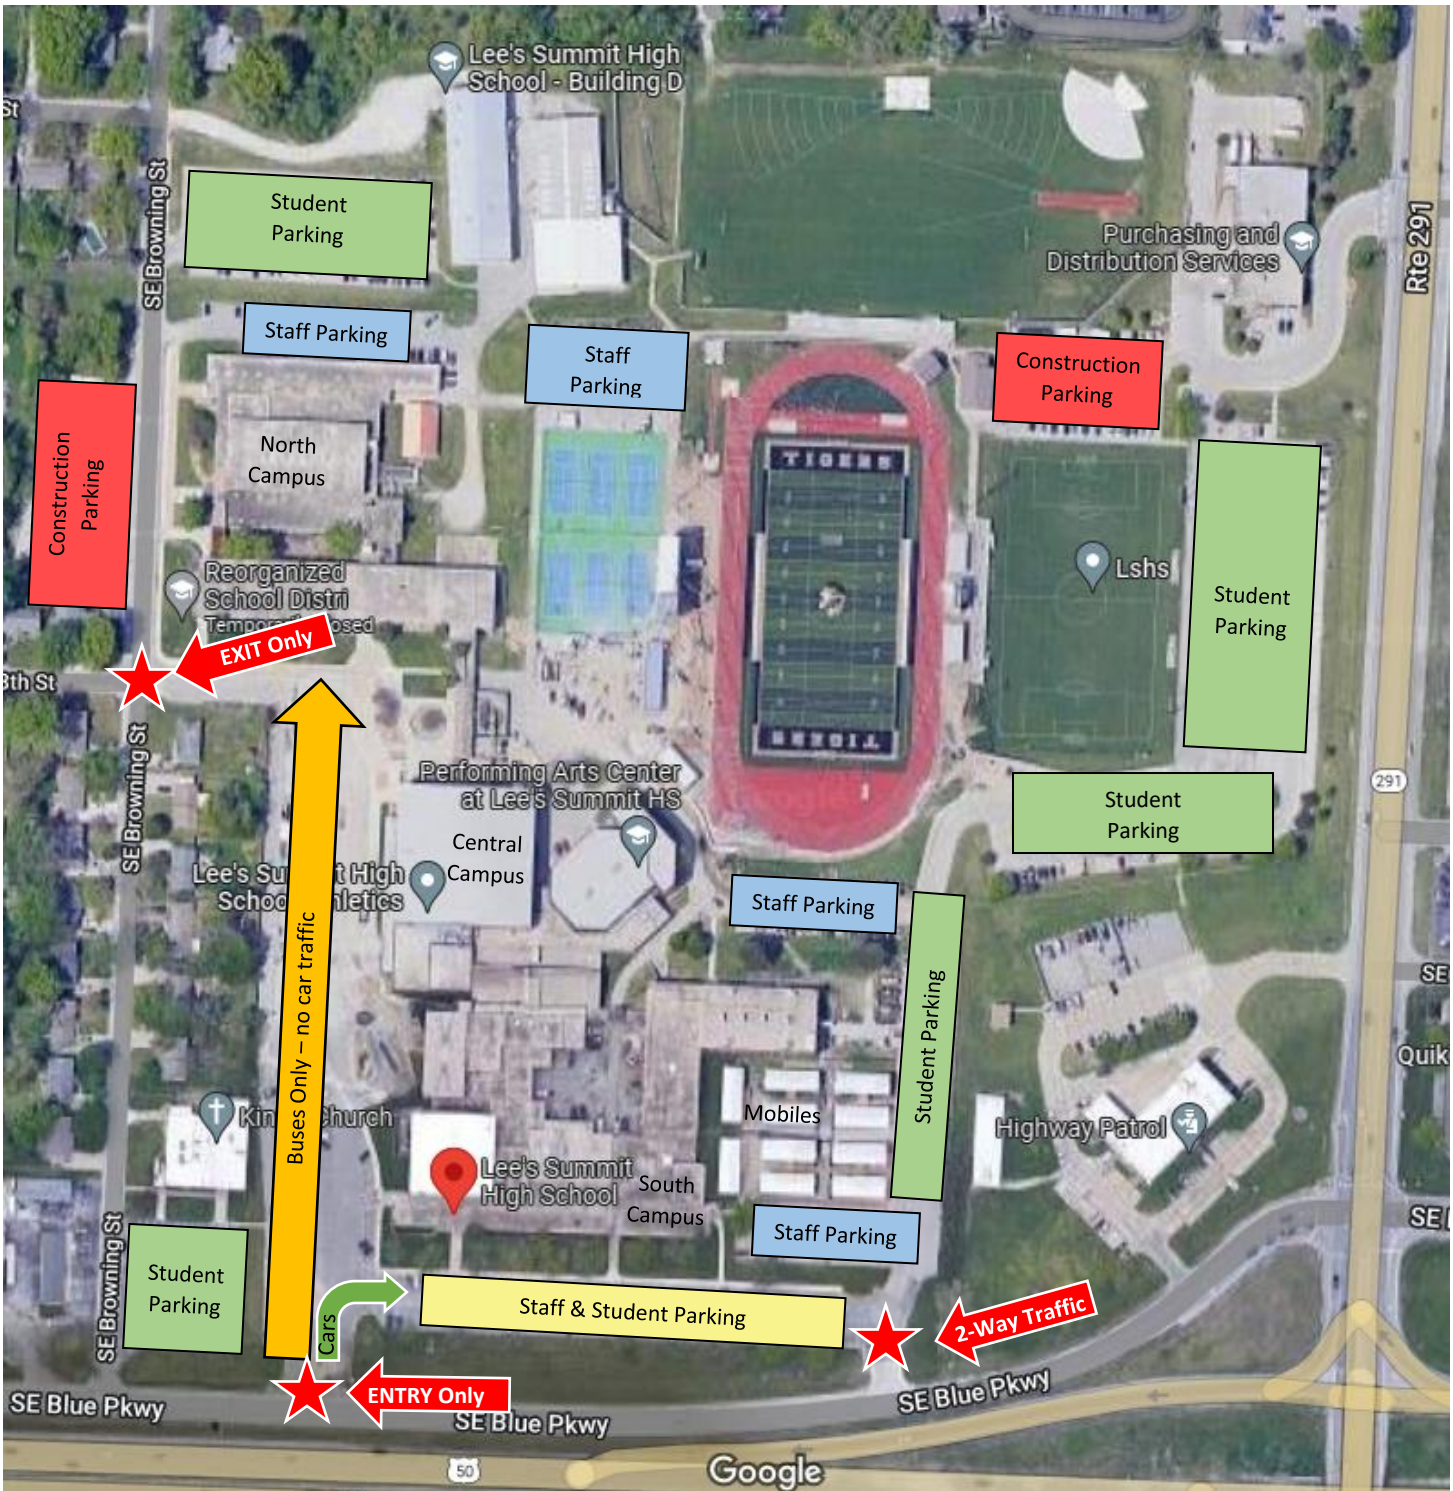

# Lee's Summit High School 2022-23 Parking Map

- Construction only – no student or staff parking
- Student and staff parking – this will change after winter break due to construction
- Student parking
- Staff Parking
- ALL CAR TRAFFIC MUST TURN RIGHT WHEN ENTERING BY THE MARQUEE